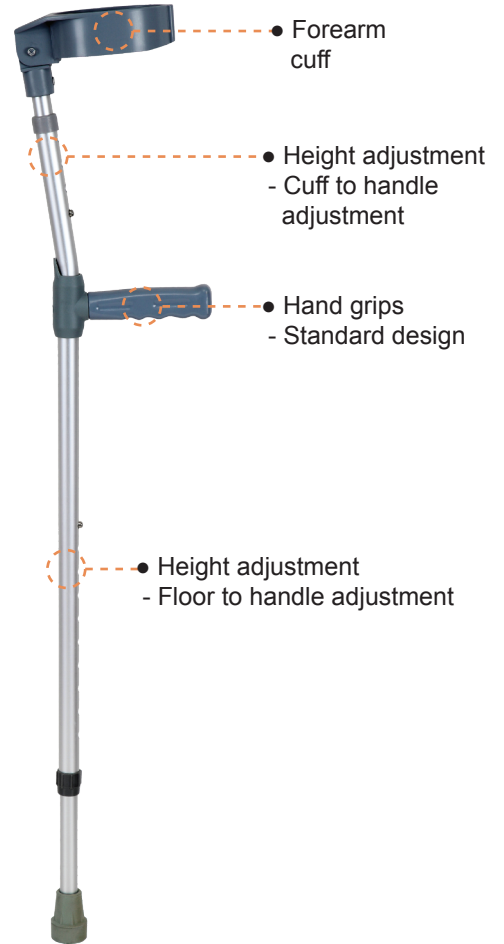

CRUTCHES - STANDARD TYPE - FOREARM ELBOW

Low cost brand

PRODUCT PACKAGING

CWF223 - Tall

f/arm cuff height	handle height	handle to cuff	unit weight	weight capacity
min105cm max135cm	min78cm max100cm	min27cm max35cm	0.8kg	100kg

CWF224 - Adult

f/arm cuff height	handle height	handle to cuff	unit weight	weight capacity
min94cm max124cm	min70cm max92cm	min24cm max32cm	0.78kg	100kg

CWF225 - Youth

f/arm cuff height	handle height	handle to cuff	unit weight	weight capacity
min85cm max115cm	min63cm max85cm	min22cm max30cm	0.76kg	100kg