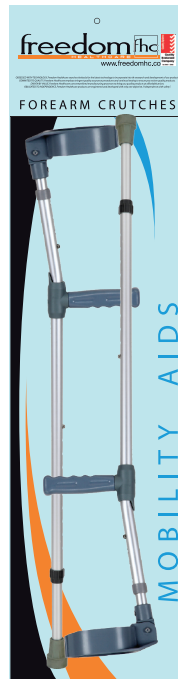

CRUTCHES - NEW HAND GRIP - FOREARM ELBOW

The hand grip has a special ergonomic shape which distributes weight evenly over the surface area of the palm to dramatically decrease hand fatigue. Provides added comfort.

CWF221 - Adult

| f/arm cuff height | handle height | handle to cuff | unit weight | weight capacity |
|---------------------|--------------------|--------------------|-------------|-----------------|
| min93cm max122cm | min67cm max90cm | min25cm max33cm | 0.9kg | 130kg |

CWF222 - Youth

| f/arm cuff height | handle height | handle to cuff | unit weight | weight capacity |
|---------------------|--------------------|--------------------|-------------|-----------------|
| min84cm max106cm | min62cm max85cm | min22cm max27cm | 0.9kg | 130kg |

CRUTCHES - STANDARD TYPE - FOREARM ELBOW

Low cost brand

PRODUCT PACKAGING

CWF223 - Tall

| f/arm cuff height | handle height | handle to cuff | unit weight | weight capacity |
|----------------------|---------------------|--------------------|-------------|-----------------|
| min105cm max135cm | min78cm max100cm | min27cm max35cm | 0.8kg | 100kg |